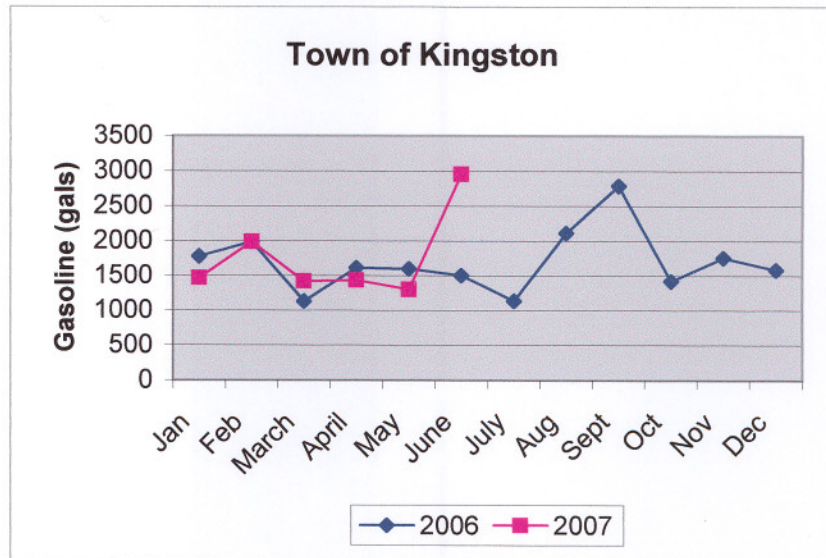

2006	2007
Jan	1778	1467
Feb	1990	1992
March	1131	1422
April	1615	1434
May	1601	1303
June	1506	2953
July	1136	
Aug	2116	
Sept	2789	
Oct	1420	
Nov	1763	
Dec	1589