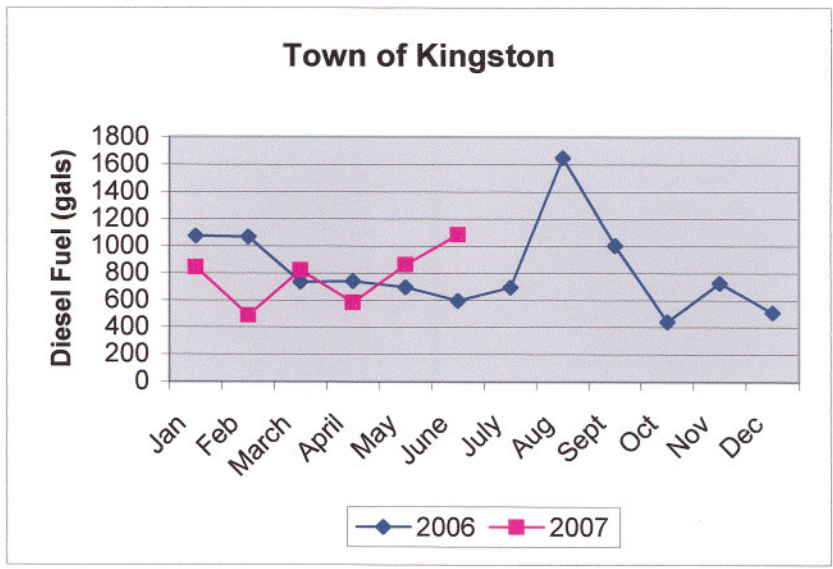

2006	2007
Jan	1075	845
Feb	1068	488
March	737	823
April	741	582
May	695	864
June	598	1085
July	695	
Aug	1649	
Sept	1005	
Oct	442	
Nov	730	
Dec	510