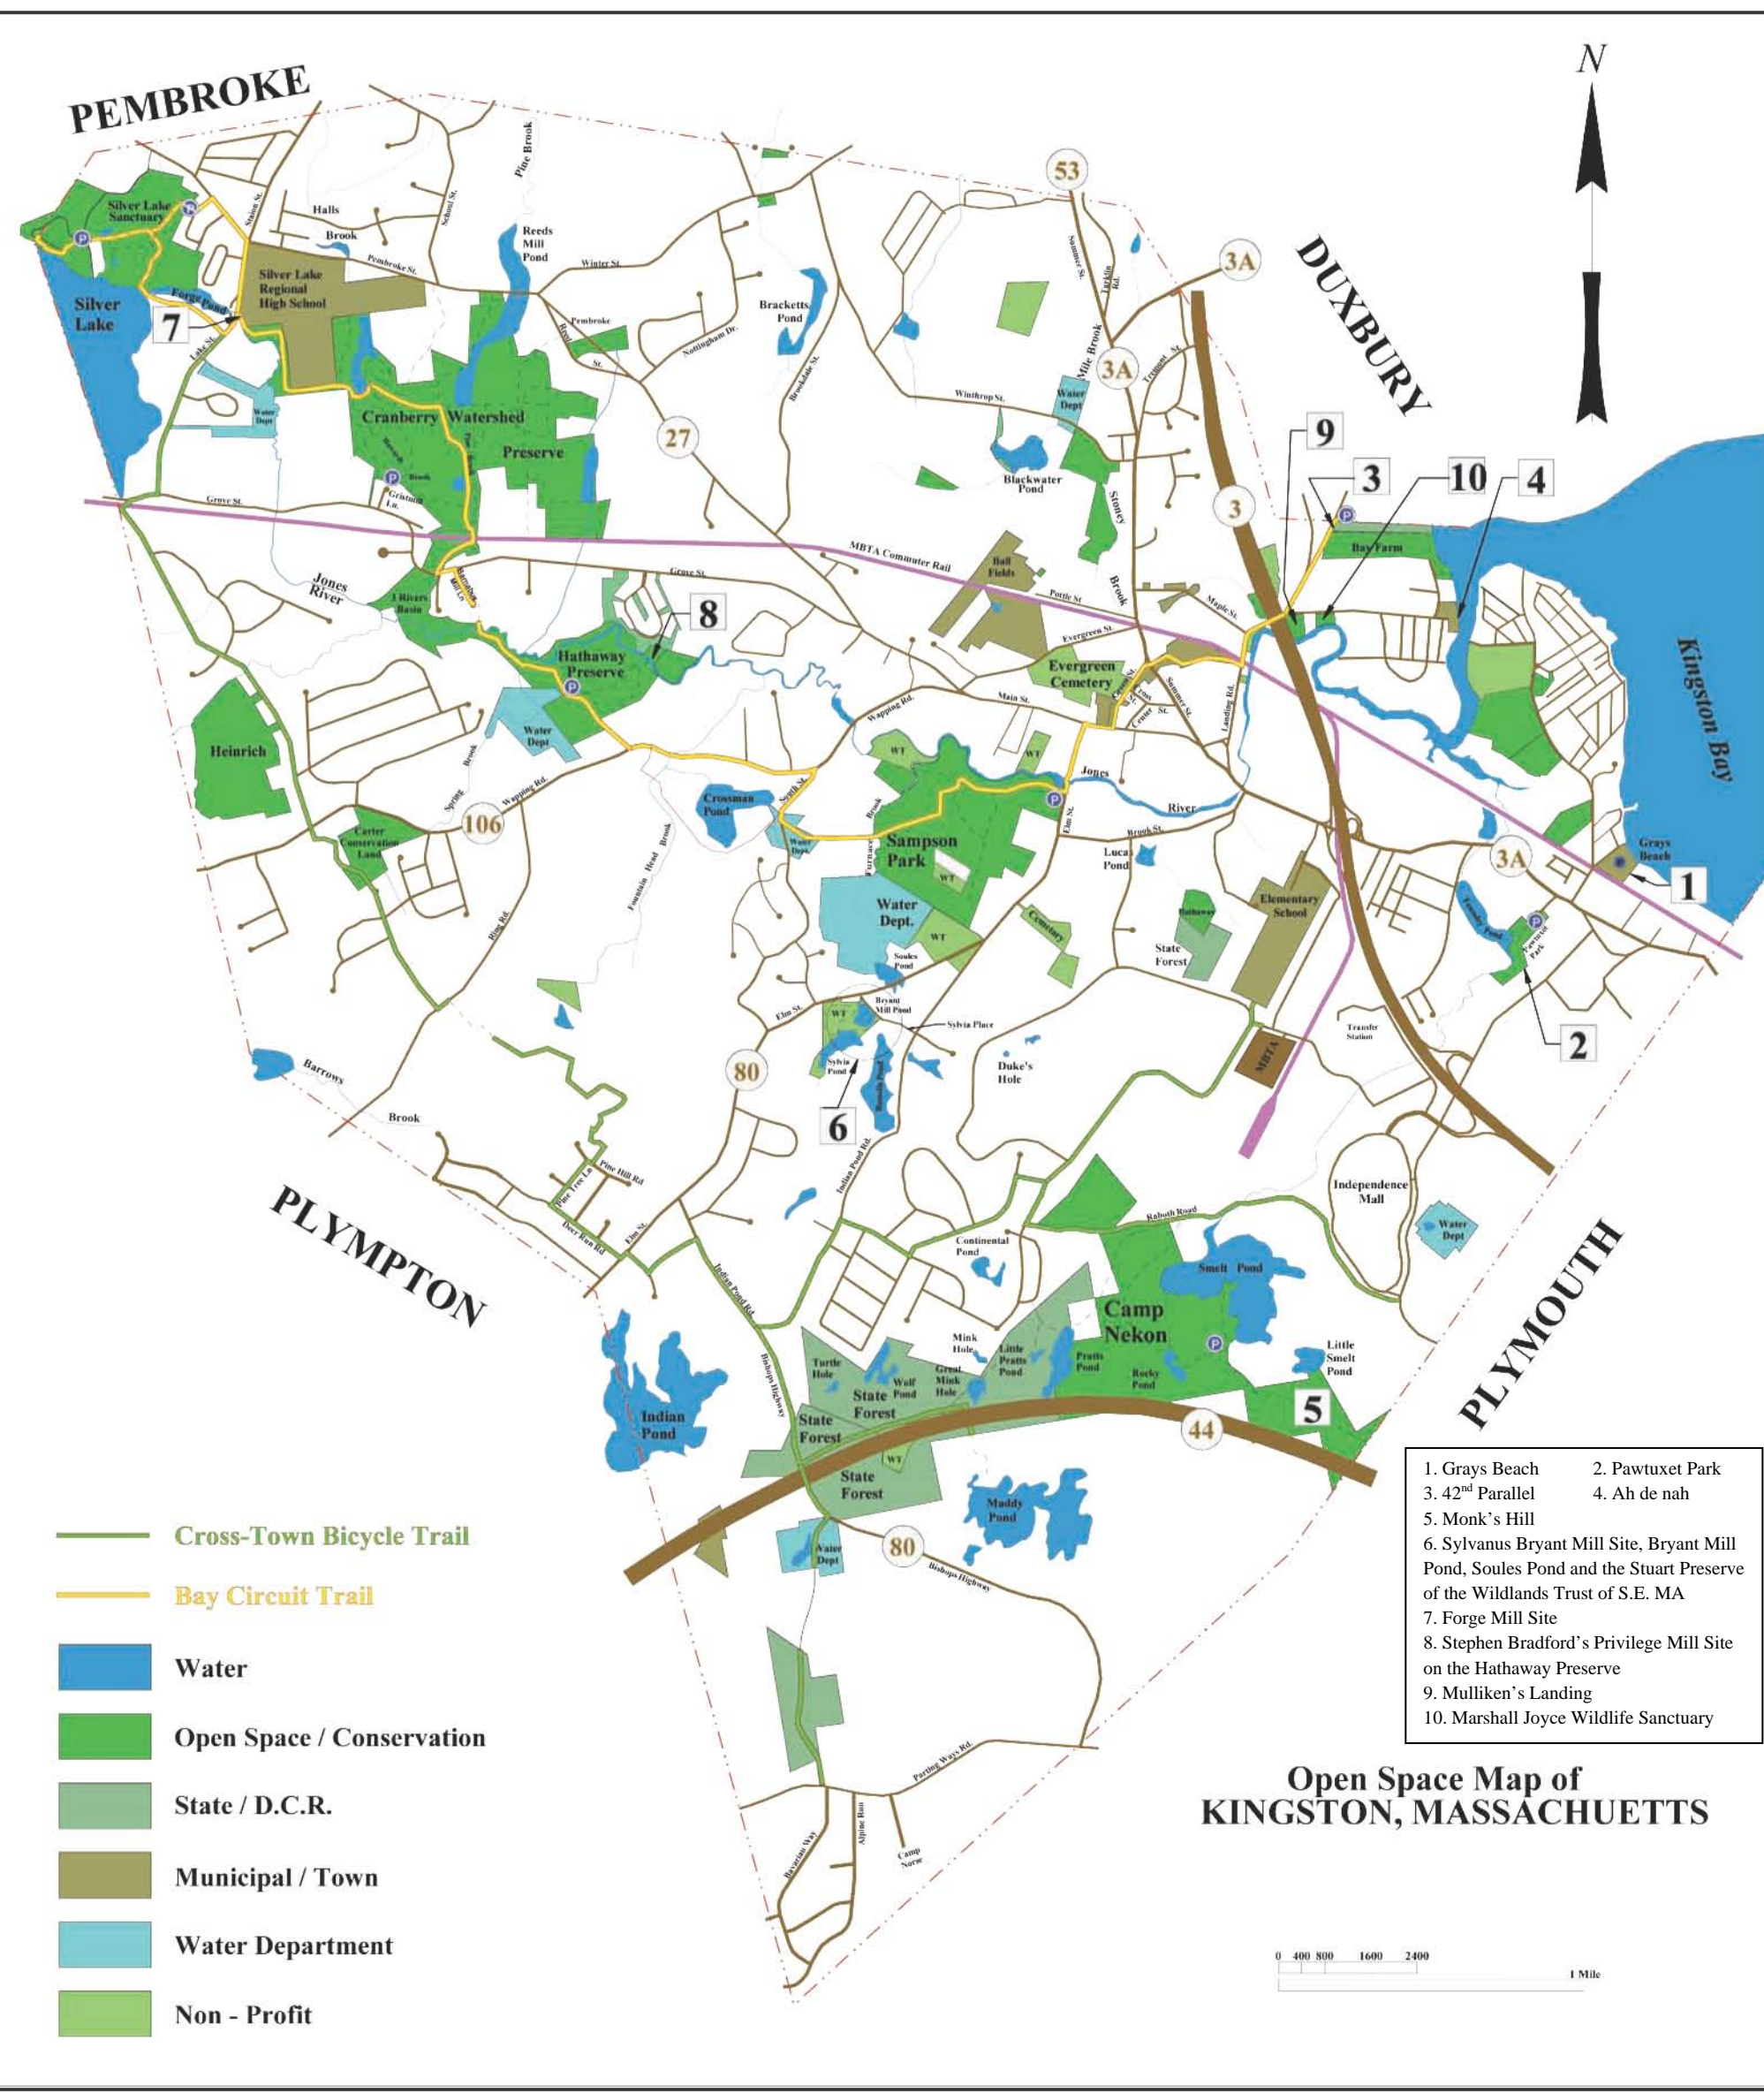

PEMBROKE

DUXBURY

-  Cross-Town Bicycle Trail
-  Bay Circuit Trail
-  Water
-  Open Space / Conservation
-  State / D.C.R.
-  Municipal / Town
-  Water Department
-  Non - Profit

- 1. Grays Beach
- 2. Pawtuxet Park
- 3. 42nd Parallel
- 4. Ah de nah
- 5. Monk's Hill
- 6. Sylvanus Bryant Mill Site, Bryant Mill Pond, Soules Pond and the Stuart Preserve of the Wildlands Trust of S.E. MA
- 7. Forge Mill Site
- 8. Stephen Bradford's Privilege Mill Site on the Hathaway Preserve
- 9. Mulliken's Landing
- 10. Marshall Joyce Wildlife Sanctuary

Open Space Map of KINGSTON, MASSACHUETTS